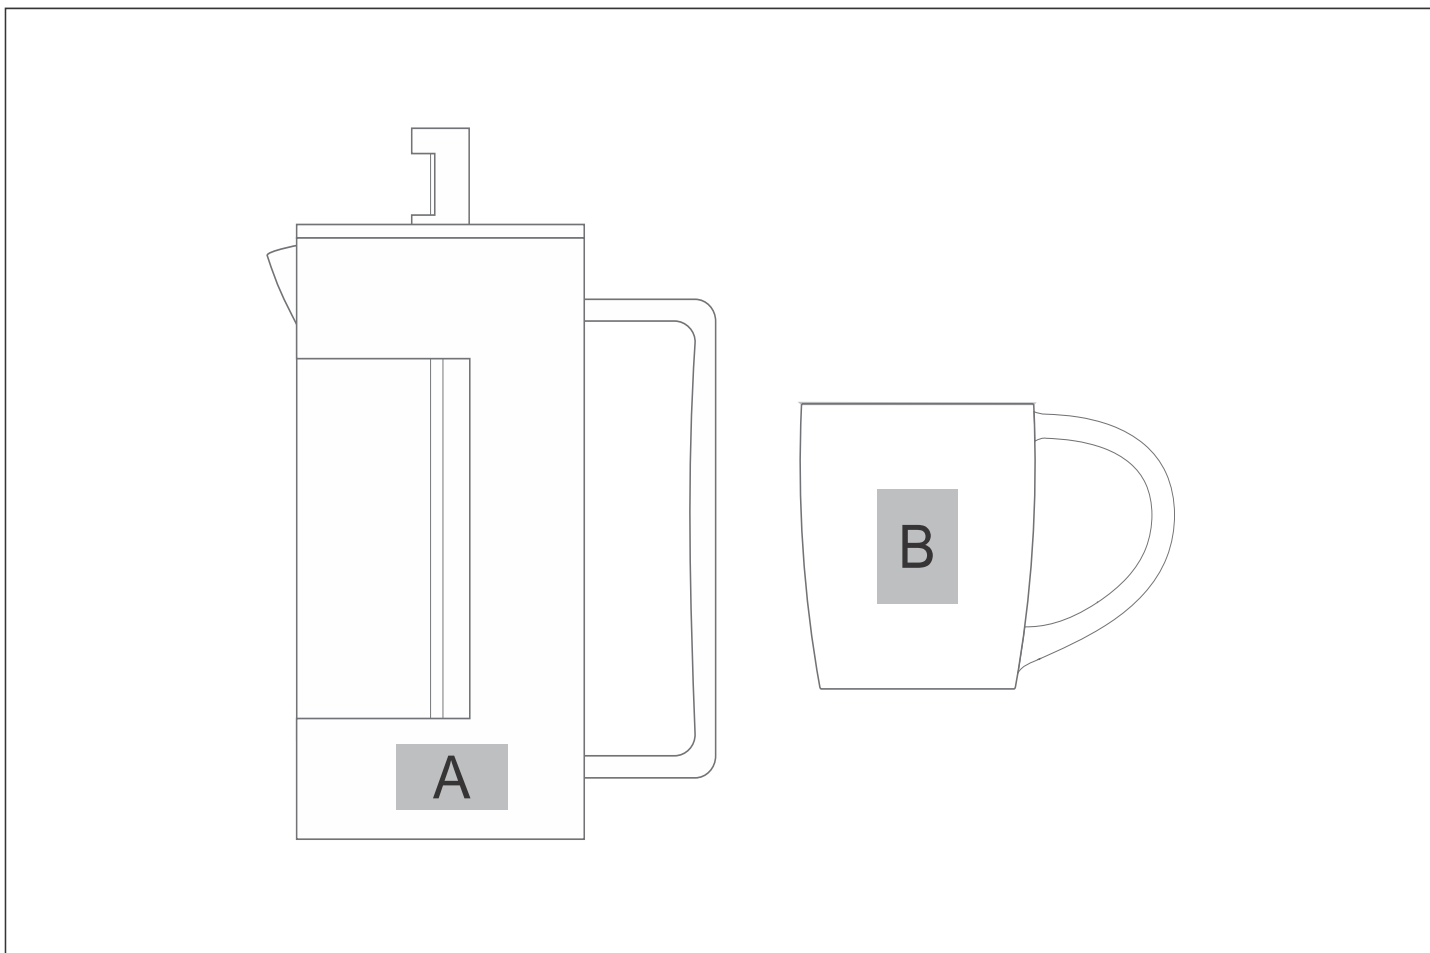

# GF-SD-1202-B

Serendipio Victoria Coffee Set

## Need to know:

- Includes 1-Colour, 1-Position Pad Print on Plunger AND 1-Position Laser Engraving on Mug (setup fees apply)

- **Laser Colour:** White

## Branding Options:

Position	Branding Method (Branding Code)	No. of Colours	Dimension
A	Pad Printing (PB)	4 Colours	35mm wide x 15mm high

B	Laser Engraving (LB)	N/A	30mm wide x 40mm high
---	----------------------	-----	-----------------------